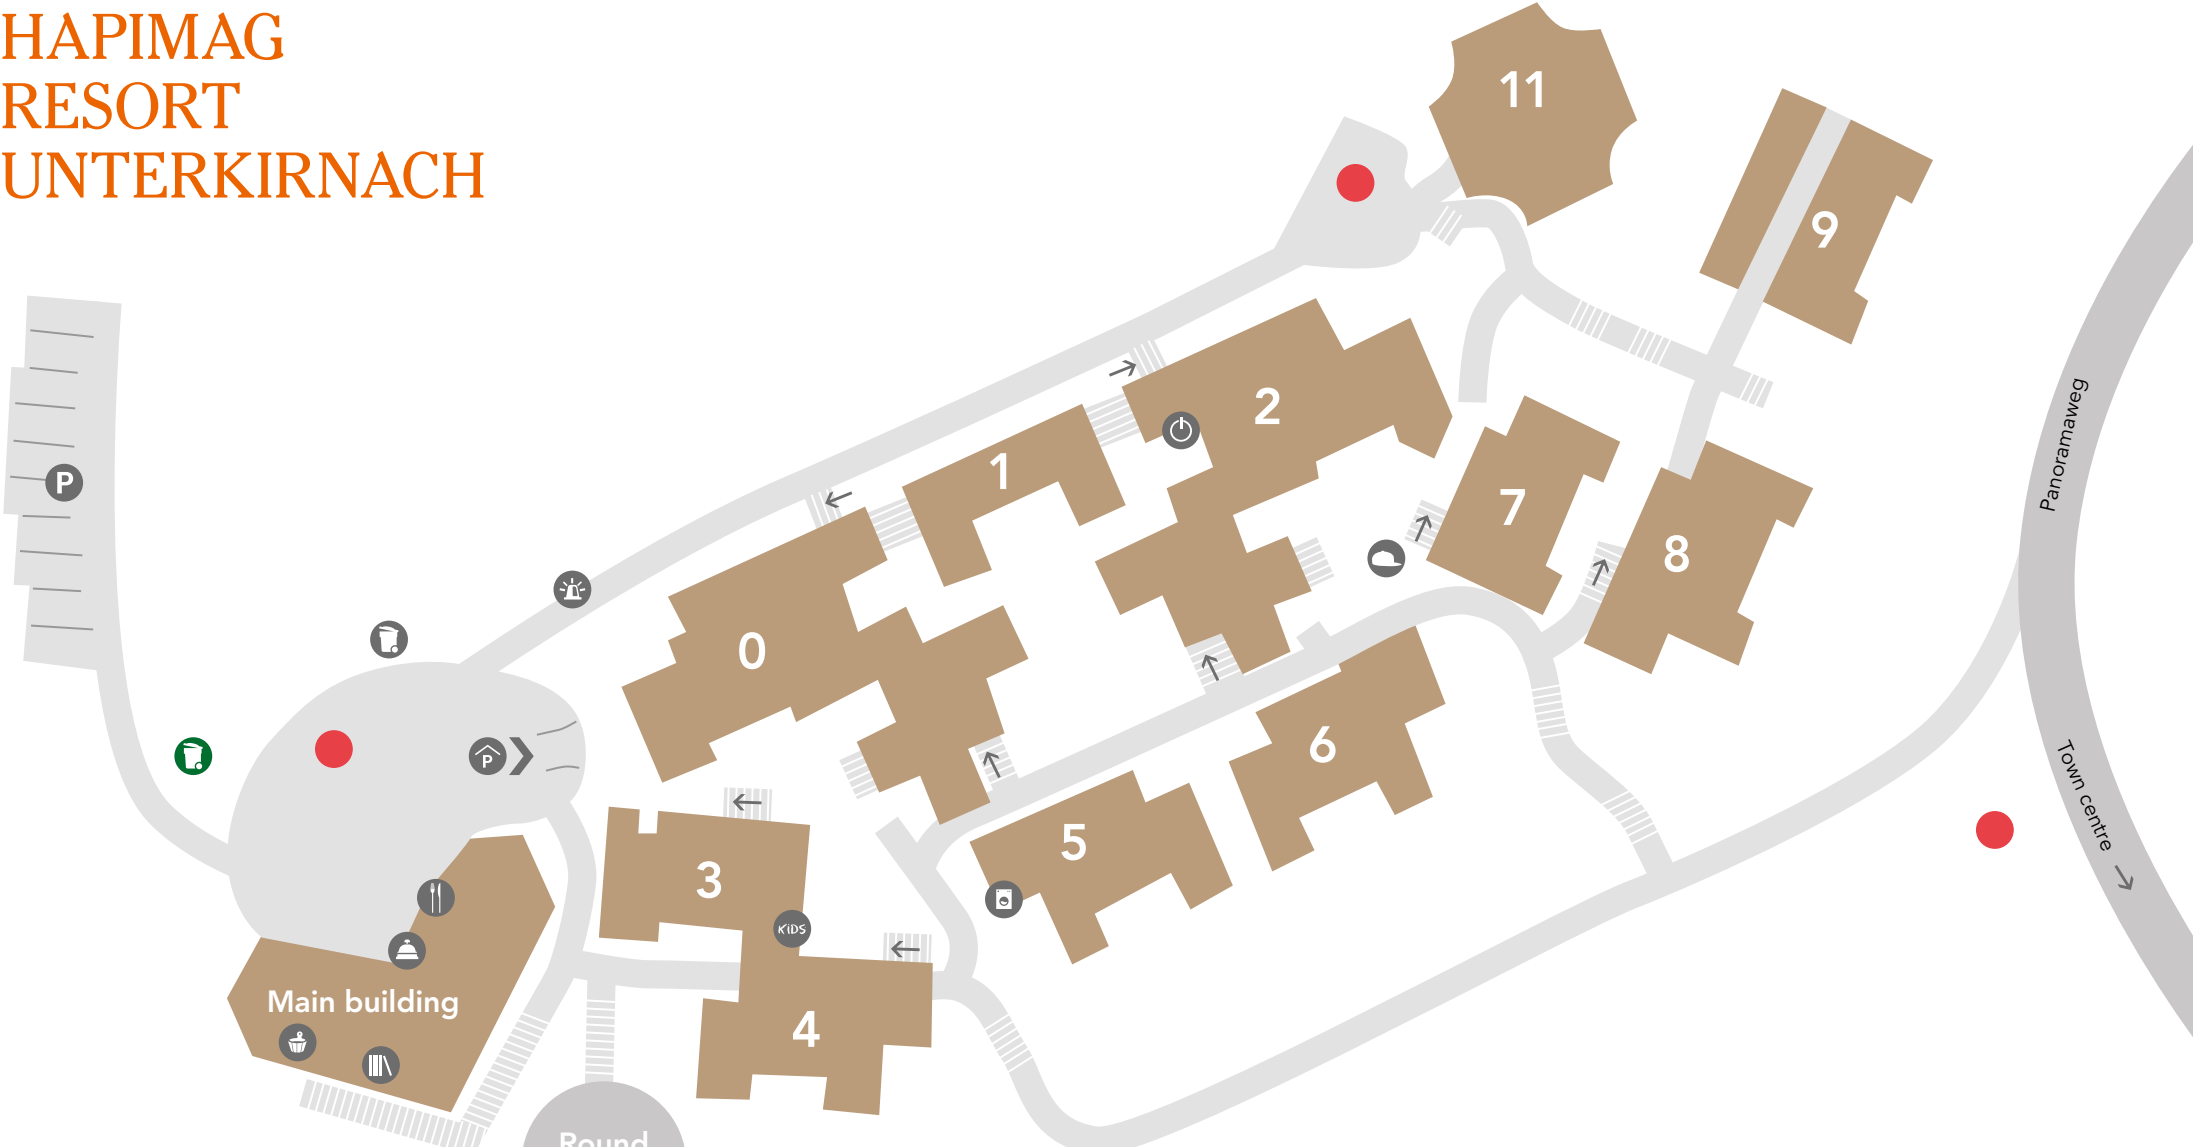

HAPIMAG RESORT UNTERKIRNACH

- | | | |
|------------------------|---------------------|-------------------------|
| Reception | Sauna | Underground parking |
| Restaurant "Fohrenhof" | Washing machine | Utilities |
| Library | Refuse room | Emergency meeting point |
| Children's playroom | Glass recycling bin | Fire brigade access |
| Recreation room | Parking | |