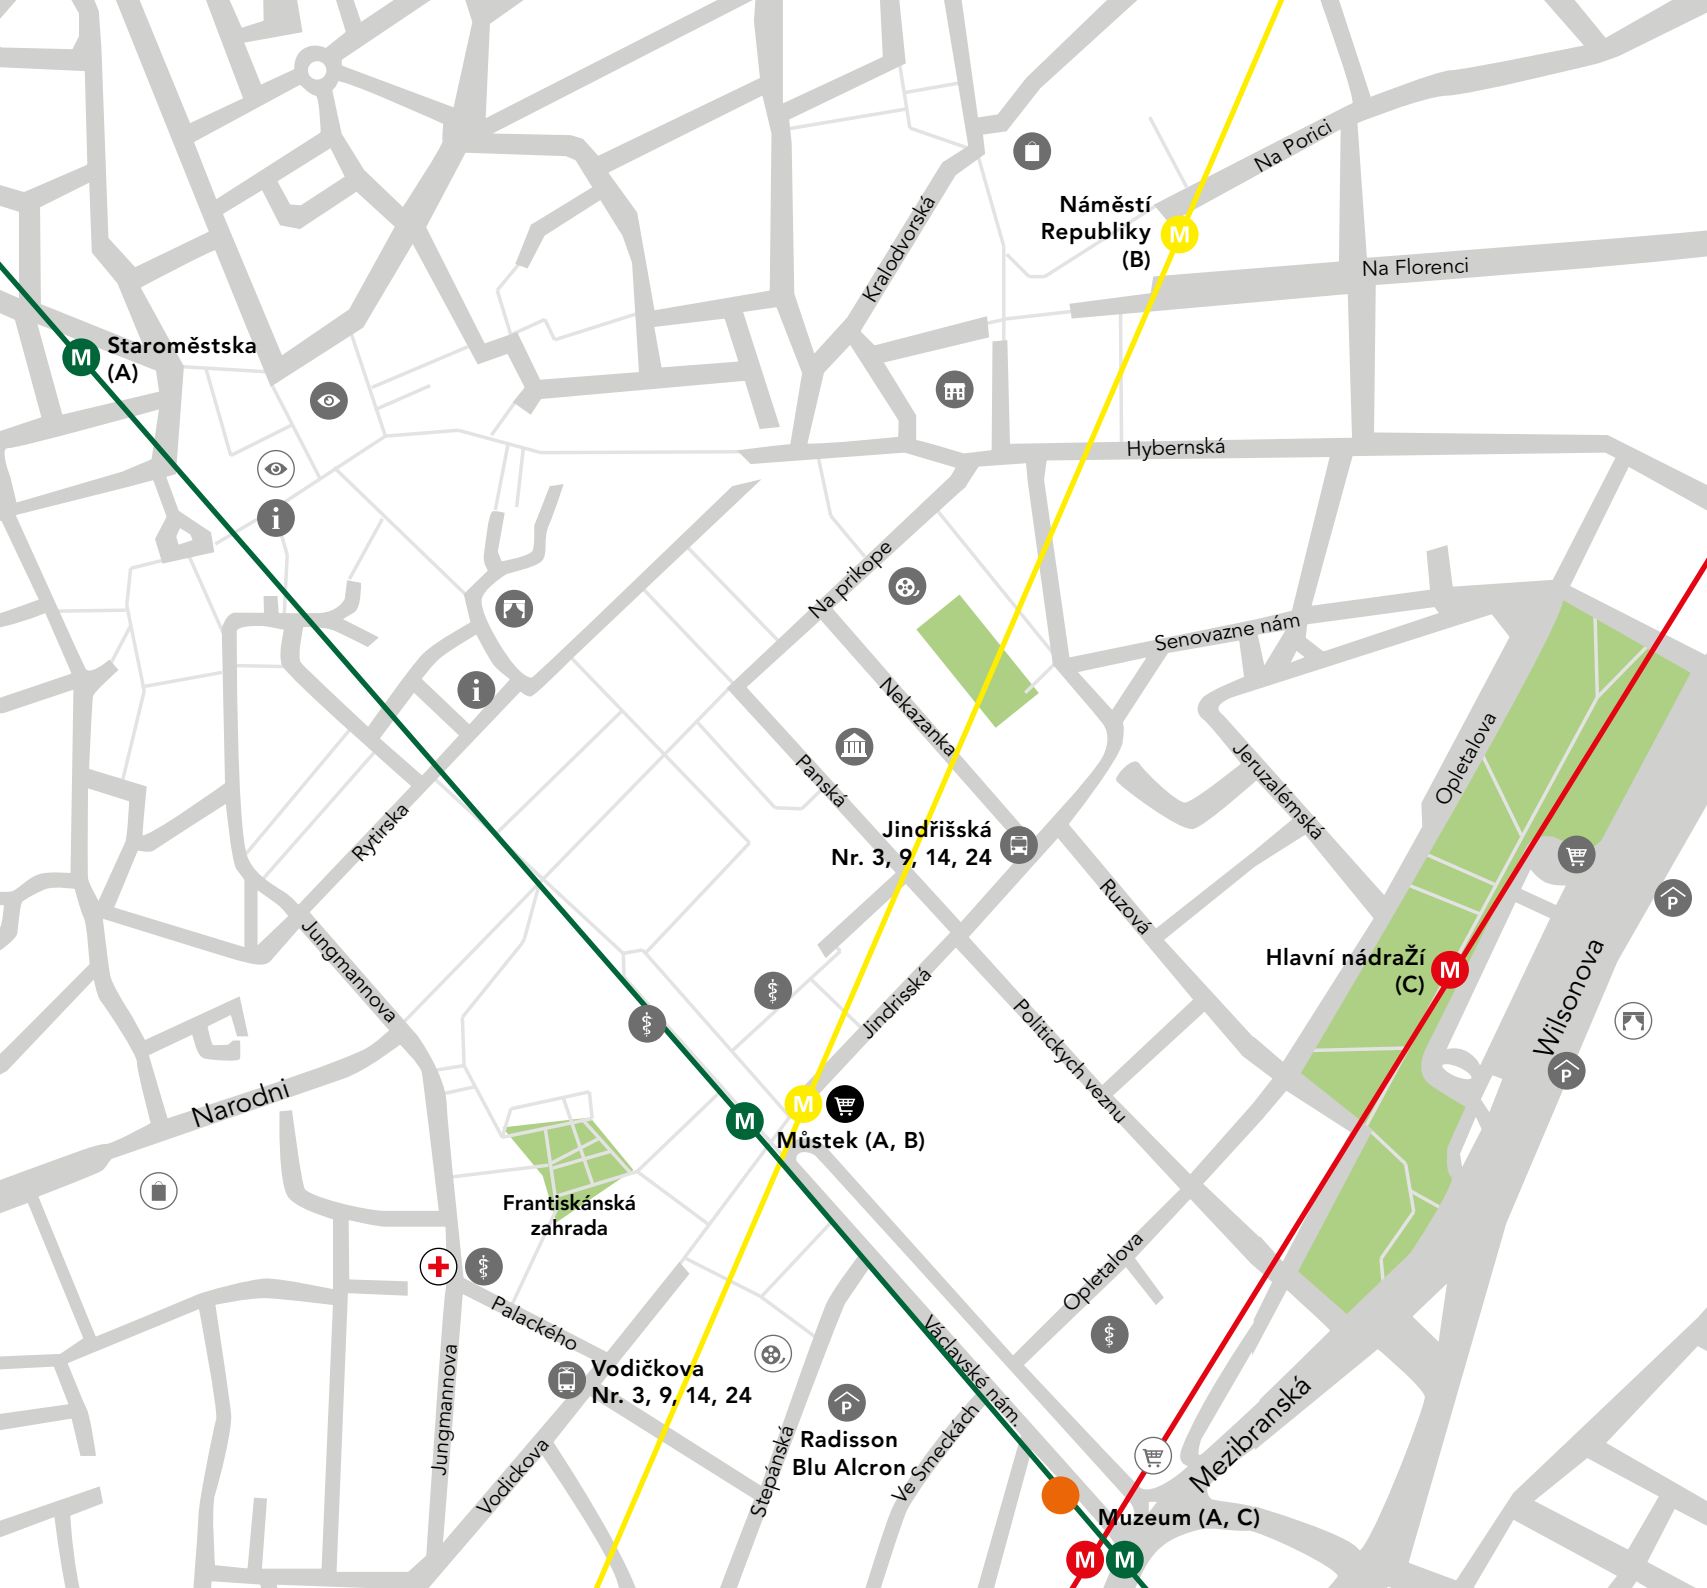

# HAPIMAG RESORT PRAGUE

-  Municipal House
-  "Palladium" shopping centre
-  "Tesco" shopping centre
-  "Billa" supermarket
-  "Albert" small supermarket
-  "Albert" large supermarket
-  Pharmacy
-  Old Town Square
-  Prague Astronomical Clock
-  "Mucha" museum
-  Estates Theatre
-  State Opera
-  Cinema City
-  Lucerna Cinema
-  Hospital
-  Tourist information office
-  Car park
-  Praha Metro, Line A
-  Praha Metro, Line B
-  Praha Metro, Line C
-  Bus stop
-  Tram stop
-  Railway station
-  Hapimag Resort Prague