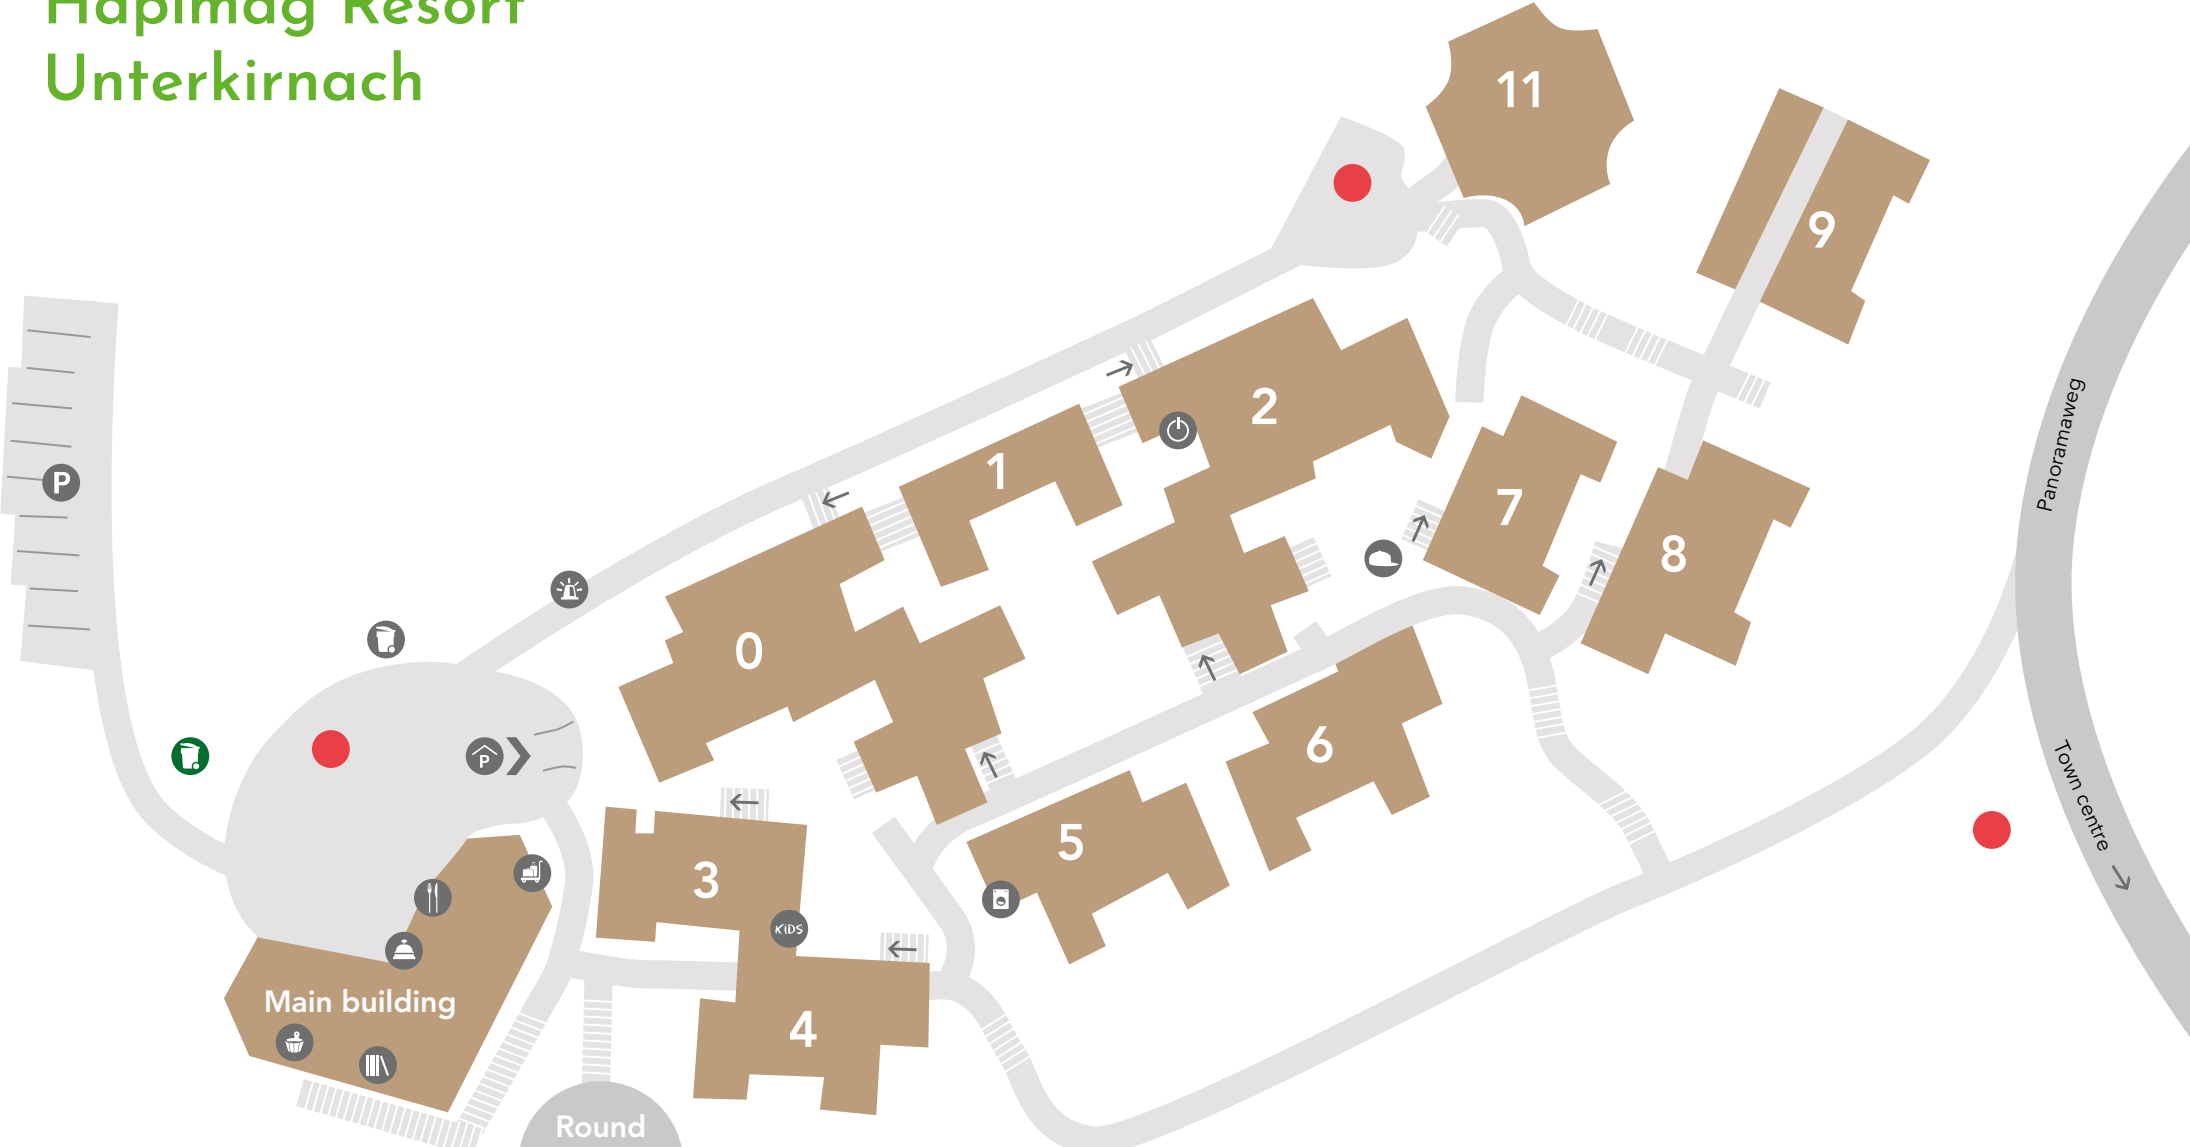

Hapimag Resort Unterkirnach

- | | | | |
|--|---|---|---|
|  Reception |  Children's playroom |  Refuse room |  Utilities |
|  Luggage trolley |  Recreation room |  Glass recycling bin |  Emergency meeting point |
|  Restaurant "Fohrenhof" |  Sauna |  Parking |  Fire brigade access |
|  Library |  Washing machine |  Underground parking |  Barbecue area |