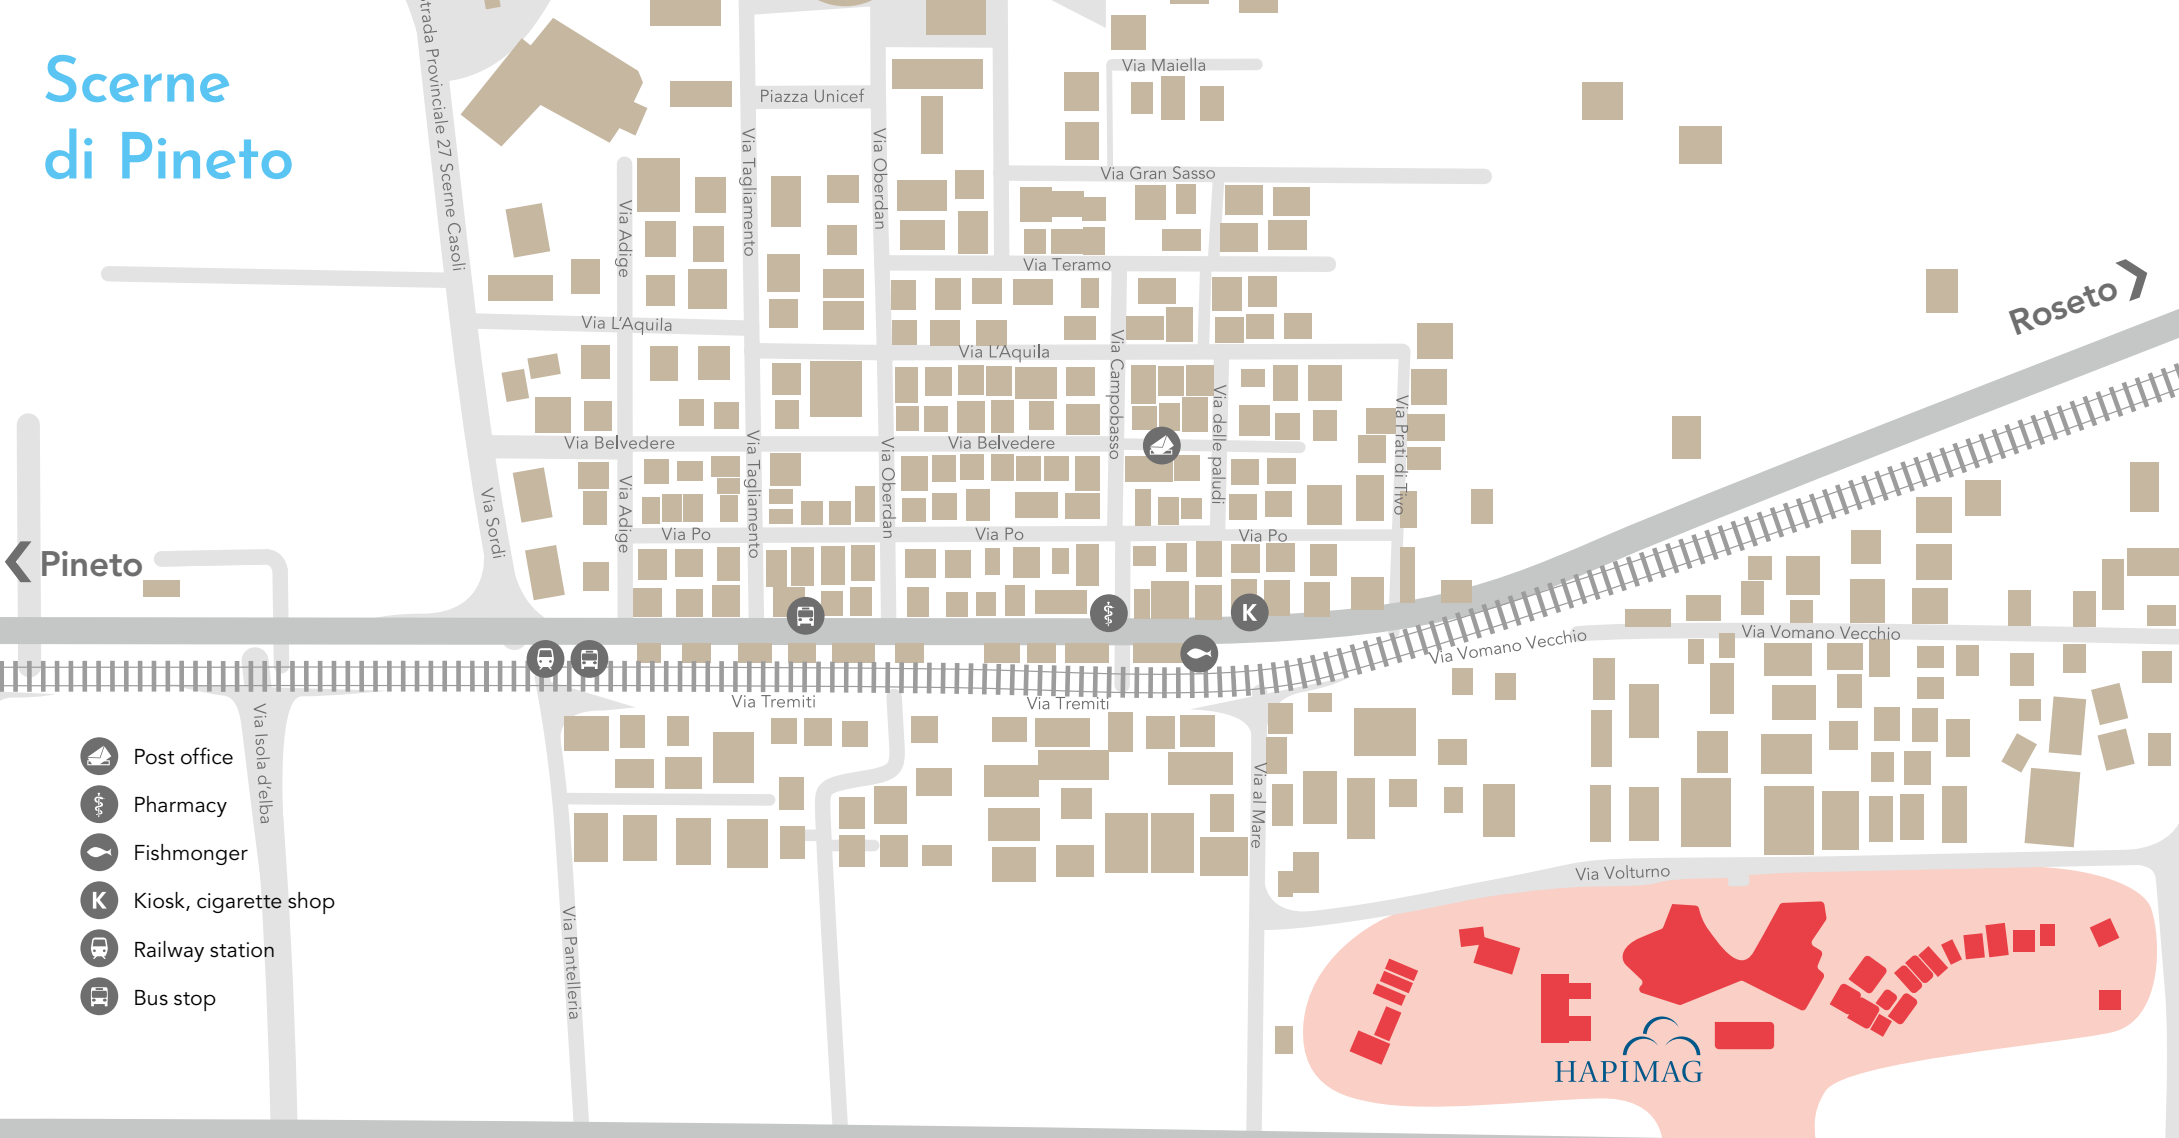

# Hapimag Resort Scerne di Pineto

-  Main entrance
-  "Mare & Monti" restaurant
-  "Mare & Monti" bar
-  "il mercatino" Shop
-  Reception
-  Lounge
-  Active Team Office
-  Sauna
-  Indoor pool
-  Fitness room
-  Film room
-  Massage

-  Boccia court
-  Tennis courts
-  Beach loungers
-  Arena
-  Badminton
-  Street ball
-  Football
-  Beach volleyball
-  Beach club
-  Youth club

# Scerne di Pineto

Pineto

Roseto

-  Post office
-  Pharmacy
-  Fishmonger
-  Kiosk, cigarette shop
-  Railway station
-  Bus stop

HAPIMAG