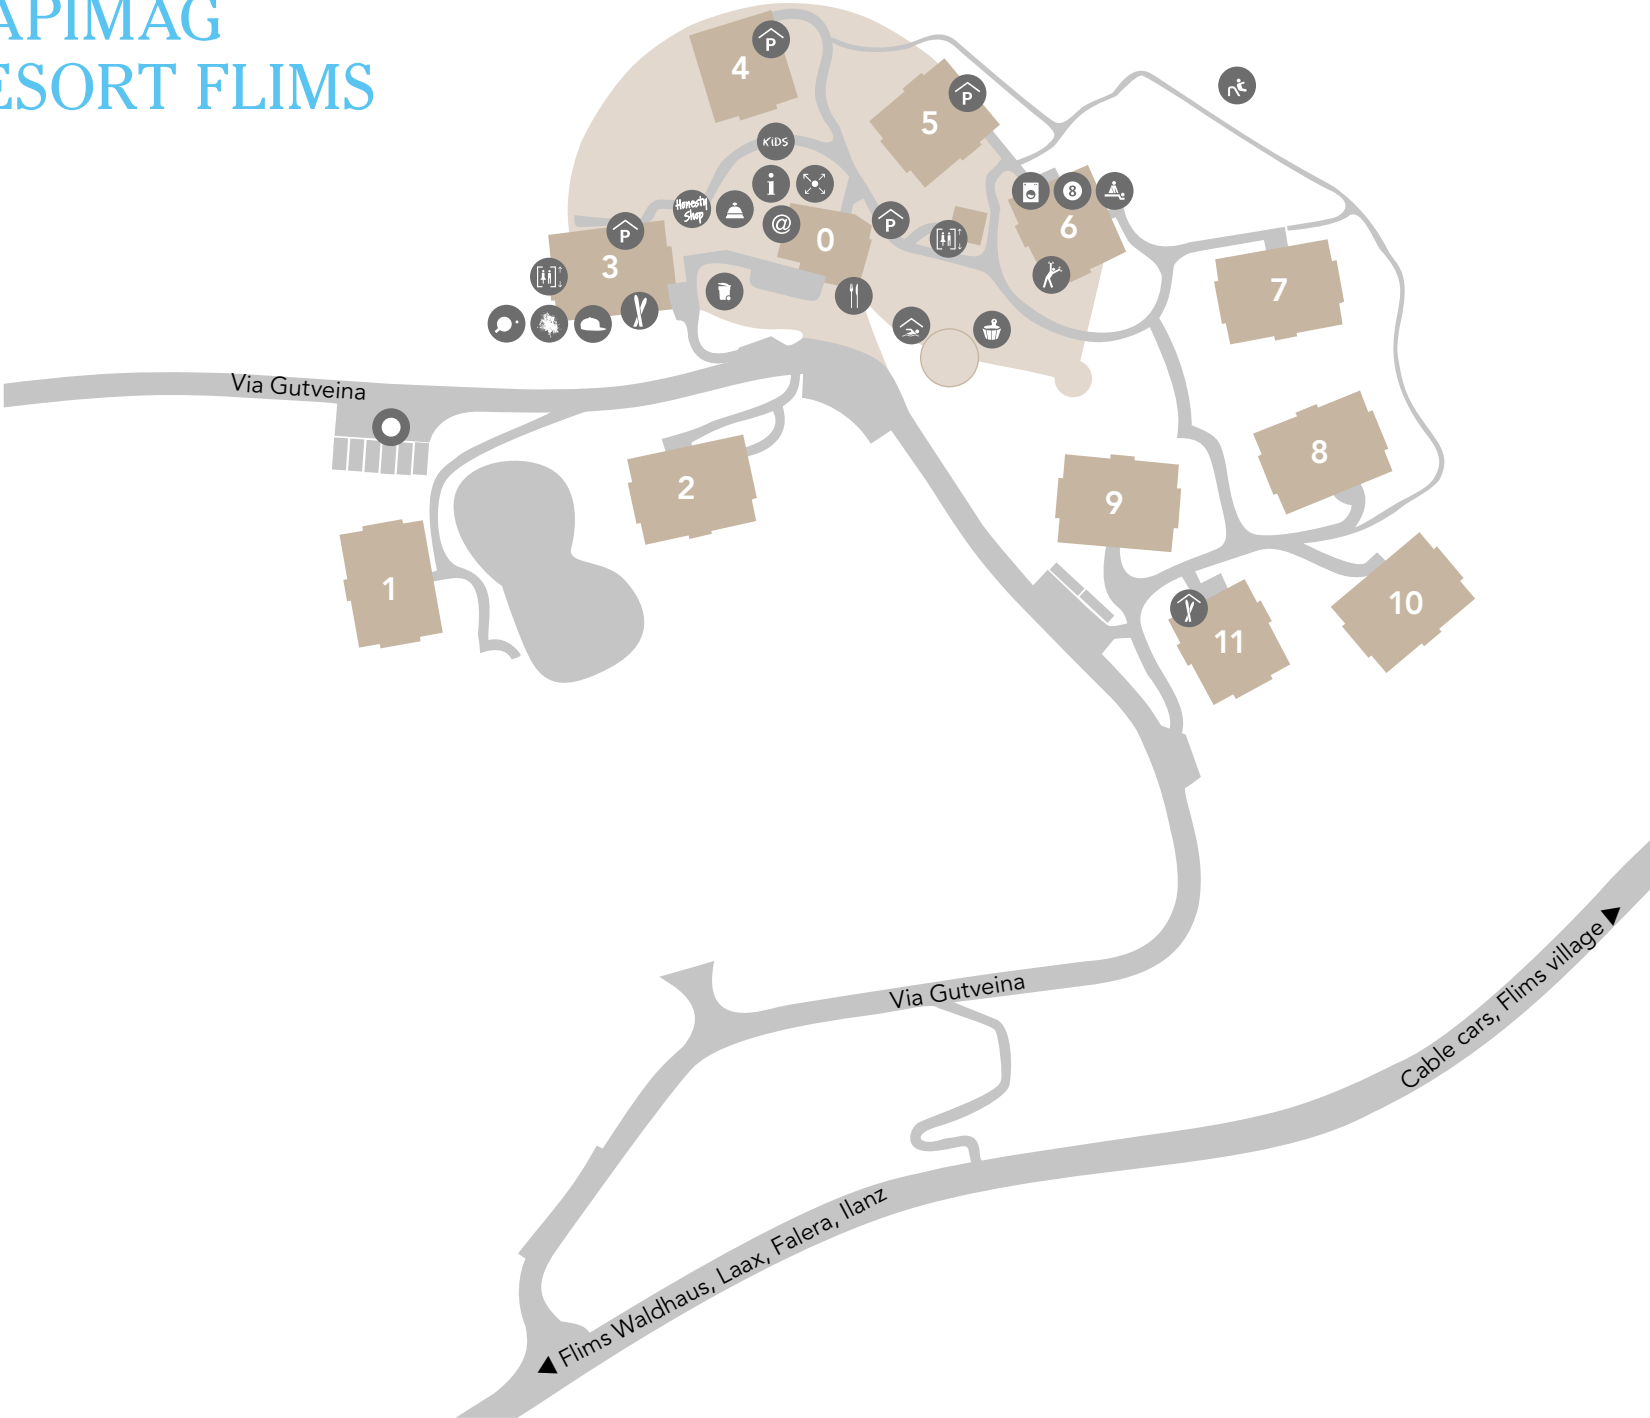

# HAPIMAG RESORT FLIMS

-  Reception
-  Restaurant "Bündner Stube"
-  Honesty Shop
-  Underground car-park entrance
-  Lift
-  Ski storage room
-  Refuse room
-  Playground
-  Multipurpose room
-  Table tennis
-  Play area
-  Internet terminal
-  Indoor pool
-  Massage
-  Fitness room
-  Sauna
-  Laundry + tumble dryer
-  Mini and Maxi Club
-  Cool Club
-  Youth Crew 16+
-  Assembly point