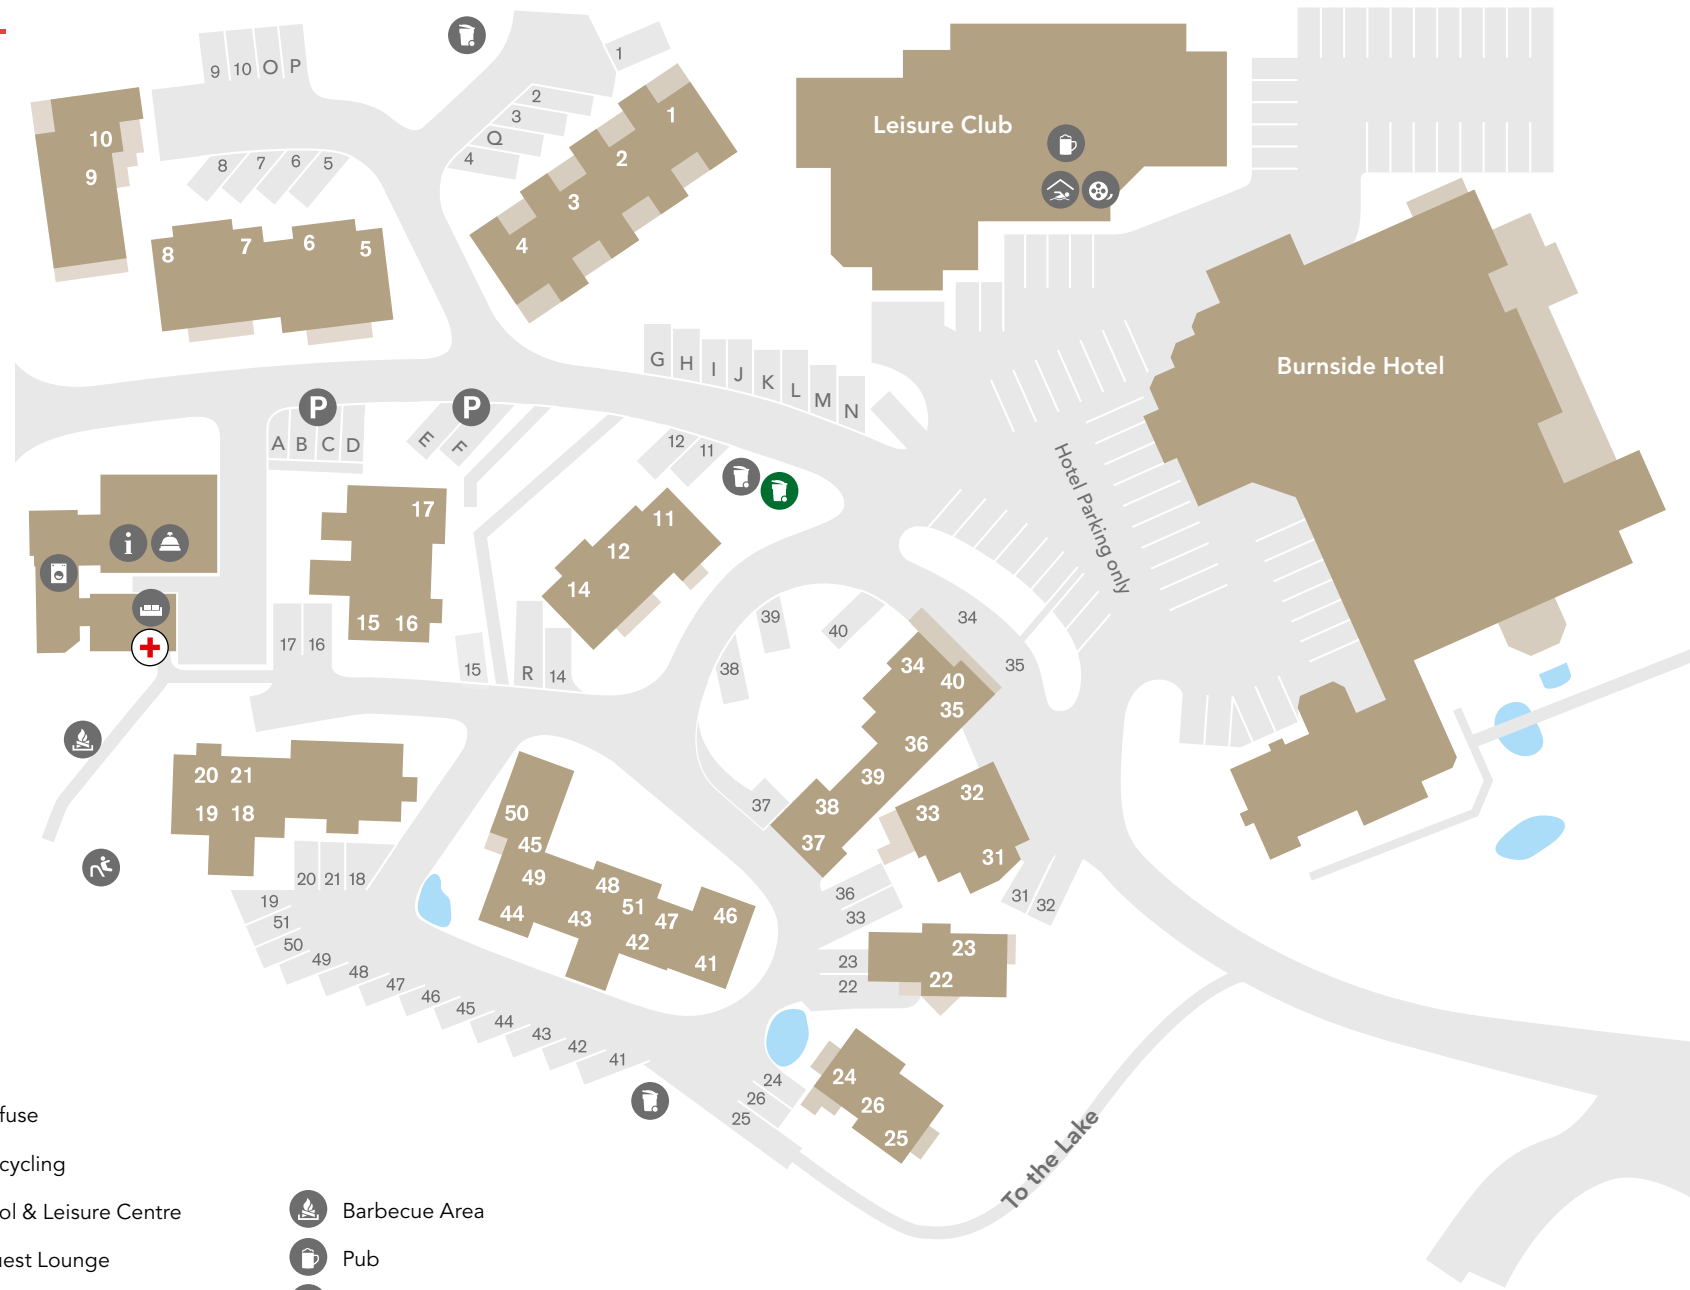

# HAPIMAG RESORT BOWNESS- ON-WINDERMERE

- |   |   |   |
|---|---|---|
|  Reception           |  Refuse                |  Barbecue Area |
|  Tourist Information |  Recycling             |  Pub           |
|  Visitor Parking     |  Pool & Leisure Centre |  Cinema        |
|  Laundry             |  Guest Lounge          |   |
|  Playground          |  DAE/AED               |   |